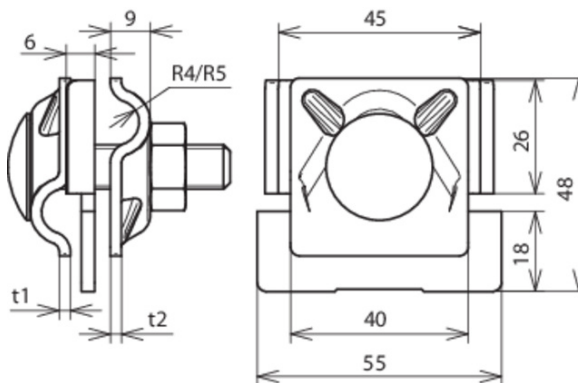

FK MV 8.10 KBF0.7 10 V2A (365 229)

Figure without obligation

Type	FK MV 8.10 KBF0.7 10 V2A
Part No.	365 229 ✓
Clamping range of seam	0.7-10 mm
Material of clamp	StSt
Clamping range Rd	8-10 mm
Screw	⬆ M10 x 45 mm
Material of screw / nut	StSt
Material thickness	2.5 / 2.5 mm
Standard	EN 62561-1
Weight	161 g
Customs tariff number (Comb. Nomenclature EU)	85389099
GTIN	4013364096110
PU	50 pc(s)

We reserve the right to introduce changes in performance, configuration and technology, dimensions, weights and materials in the course of technical progress. The figures are shown without obligation.