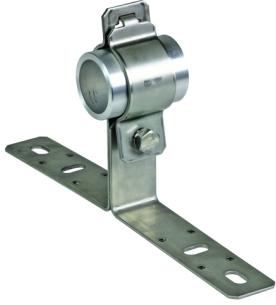

DEHNiso Combi Sets

Accessories

WB D50 WA V2A (105 340)

For fixing the supporting tubes to the structure to be protected or on the wall.

Type	WB D50 WA V2A
Part No.	105 340
Material	StSt
Clamping range of supporting tube	50 mm
Wall / corner distance	80 mm
Dimension of fixing	320 mm
Fixing	[8x] Ø5.1 / [4x] 11 x 20 mm
Material of screw	StSt
Weight	618 g
Customs tariff number (Comb. Nomenclature EU)	85389099
GTIN	4013364098794
PU	1 pc(s)