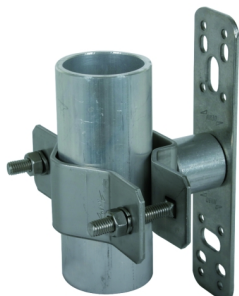

DEHNiso Combi Sets

Accessories

WB D40.50 SE WA46 V2A (105 342)

Wall mounting bracket for vertical mounting.
For fastening of the supporting tubes or air-termination rods D40 / D50.

Type	WB D40.50 SE WA46 V2A
Part No.	105 342
Material of bracket	StSt
Fixing	[8x] Ø5.1 / [4x] 7 x 10 / [2x] 11 x 20 mm
Clamping range of supporting tube	40-50 mm
Wall / corner distance	46 mm
Dimension of fixing	170 mm
Material of screw	StSt
Weight	514 g
Customs tariff number (Comb. Nomenclature EU)	85389099
GTIN	4013364111141
PU	1 pc(s)