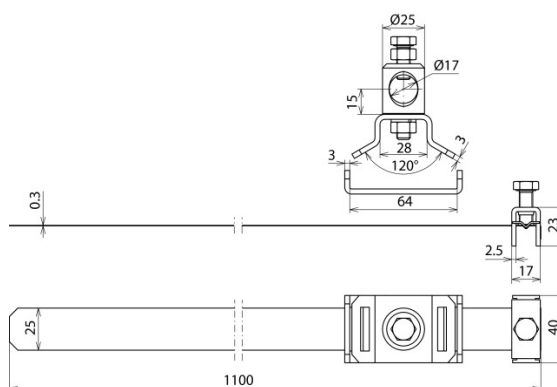

## BRS 50.300 BB16 8 V2A (540 105)

Figure without obligation

Type	BRS 50.300 BB16 8 V2A
Part No.	540 105
Material of head / strip	StSt
Clamping range of square hollow profile	40 x 60 to 70 x 70 mm
Clamping range of pipe	50-300 mm
Connection Rd	16 mm
Dimension of strip	1100 x 25 x 0.3 mm
Material of connecting bolt	StSt
Screw	☛ M8 x 20 mm
Material of screw	StSt
Standard	EN 62561-1
Dimension of strip	25 x 0.3 mm
Weight	359 g
Customs tariff number (Comb. Nomenclature EU)	85389099
GTIN	4013364115880
PU	1 pc(s)

We reserve the right to introduce changes in performance, configuration and technology, dimensions, weights and materials in the course of technical progress. The figures are shown without obligation.