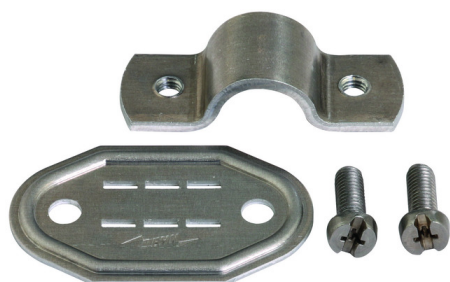

**NST 16 ON AL (490 116)**

Figure without obligation

Type	NST 16 ON AL
Part No.	490 116
Material of plate	Al
Material of cleat	Al
Clamping range Rd	16 mm
Material of screw	StSt
Screw	⚙️ M6 x 16 mm
Weight	24 g
Customs tariff number (Comb. Nomenclature EU)	83100000
GTIN	4013364306479
PU	50 pc(s)