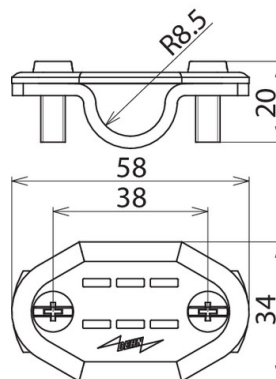

**NST 16 ON AL (490 116)**

Figure without obligation

Type	NST 16 ON AL
Part No.	490 116
Material of plate	Al
Material of cleat	Al
Clamping range Rd	16 mm
Material of screw	StSt
Screw	⚙️ M6 x 16 mm
Weight	24 g
Customs tariff number (Comb. Nomenclature EU)	83100000
GTIN	4013364306479
PU	50 pc(s)