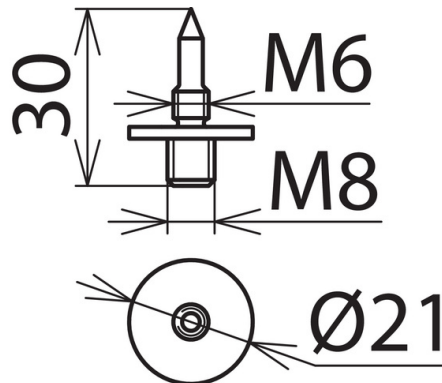

EL M8 S PHE PHV (766 925)

Figure without obligation

Figure without obligation

Type	EL M8 S PHE PHV
Part No.	766 925
Nominal voltage (U _N)	From 3 kV
Material	StSt
Weight	10 g
Customs tariff number (Comb. Nomenclature EU)	90309000
GTIN	4013364091672
PU	1 pc(s)