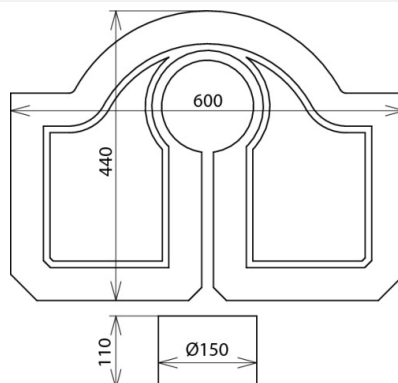

Figure without obligation

Figure without obligation

Type	IE UF LF 150
Part No.	785 440
Nominal voltage up to (U_n)	1000 V / a.c.; 1500 V / d.c.
Diameter	150 mm
Dimensions	600 x 440 mm
Material	Rigid PVC
Standard	Based on DIN VDE 0681-1
Temperature range	-25 °C ... +55 °C
Weight	2,25 kg
Customs tariff number (Comb. Nomenclature EU)	39269097
GTIN	4013364127524
PU	1 pc(s)